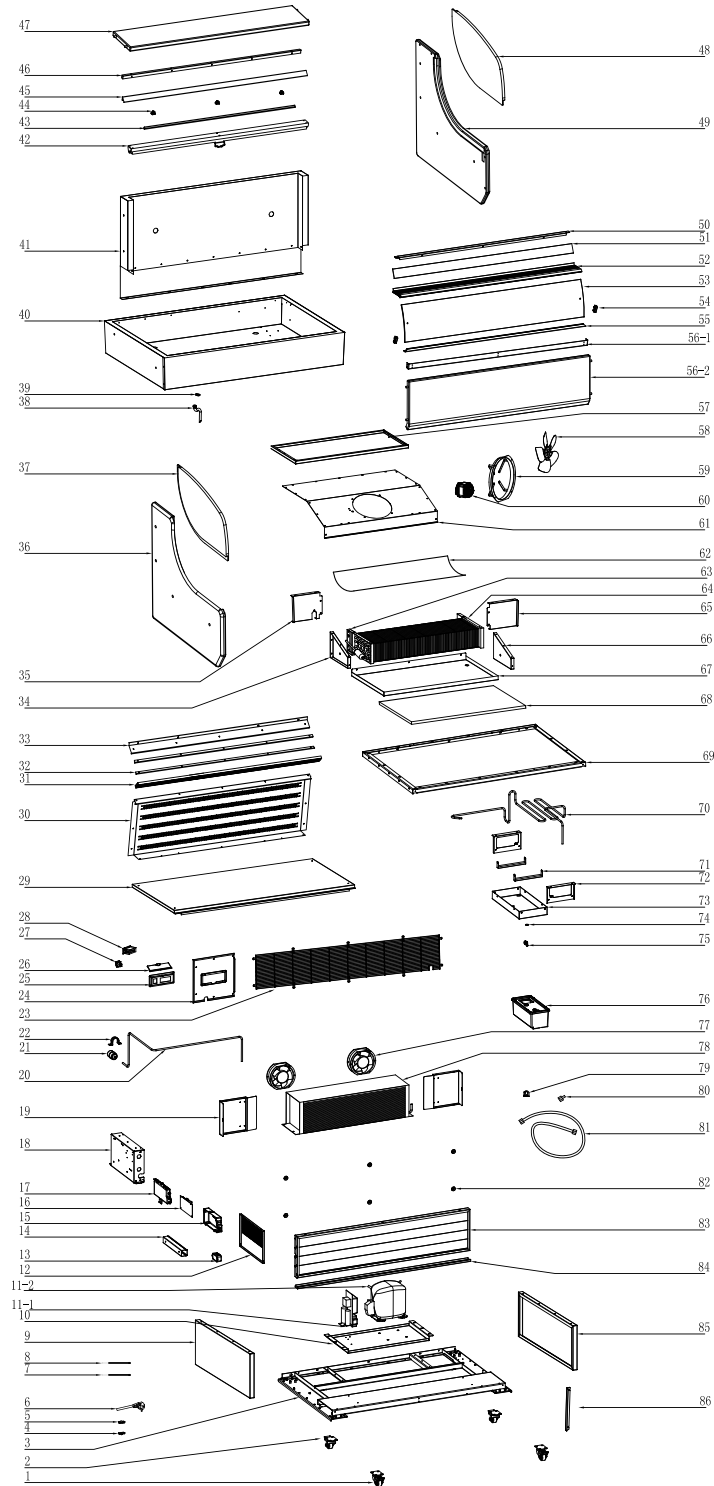

Parts Breakdown

Model RS-CN-0370-L 44544

Parts Breakdown

Model RS-CN-0370-L 44544

| Item No. | Description | Position | Item No. | Description | Position | Item No. | Description | Position |
|----------|--|----------|----------|--|----------|----------|--|----------|
| 60562 | Front Wheels for 44544 | 1 | 68363 | Rear Ventilation Board for 44544 | 30 | 66351 | Fan Blade for 44544 | 58 |
| 60561 | Rear Wheels for 44544 | 2 | 68327 | Honeycomb Plate for 44544 | 31 | 60932 | Flange for 44544 | 59 |
| 68351 | Base Assembly for 44544 | 3 | 68364 | Honeycomb Fixing Plate for 44544 | 32 | 68337 | Motor for 44544 | 60 |
| 61246 | Wire Clip Holder for 44544 | 4 | 68365 | Honeycomb Fixing Plate for 44544 | 33 | 68382 | Dead Plate of Evaporator Motor for 44544 | 61 |
| 61245 | Wire Clip Cover for 44544 | 5 | 68366 | Left Support of Evaporator Motor for 44544 | 34 | 68383 | Air Deflector for 44544 | 62 |
| 60726 | Power Cord for 44544 | 6 | 68367 | Left Baffle of Air Duct for 44544 | 35 | 68384 | Evaporator for 44544 | 63 |
| 67690 | Compressor Protect Probe for 44544 | 7 | 68317 | Left Board for 44544 | 36 | 68385 | Evaporator Extended Board for 44544 | 64 |
| 68353 | Temperature Sensor for 44544 | 8 | 68318 | Left Glass for 44544 | 37 | 68386 | Right Baffle of Air Ducts for 44544 | 65 |
| 68313 | Left Board for 44544 | 9 | 30744 | Water Pipe for 44544 | 38 | 68387 | Right Support for Evaporator Motor for 44544 | 66 |
| 68354 | Compressor Base Board for 44544 | 10 | 68368 | Snap Ring for 44544 | 39 | 68388 | Evaporator Water Tray for 44544 | 67 |
| 68355 | Compressor for 44544 | 11 | 68369 | Baseboard for 44544 | 40 | 68389 | Bottom Foam of Evaporator for 44544 | 68 |
| 67642 | Cover of Terminal Box for 44544 | 12 | 68370 | Rear Board for 44544 | 41 | 68390 | Base Cover for 44544 | 69 |
| 68356 | Driver for 44544 | 13 | 68371 | Curtain for 44544 | 42 | 68391 | High Pressure Copper Pipe for 44544 | 70 |
| 60590 | PVC Trucking for 44544 | 14 | 68372 | LED for 44544 | 43 | 60652 | Platen of Heater for 44544 | 71 |
| 60594 | Cover of Circuit Board Box for 44544 | 15 | 60637 | Jump Ring of LED for 44544 | 44 | 68392 | Water Tray Support for 44544 | 72 |
| 67649 | Main Circuit Board for 44544 | 16 | 68373 | Upper Decorative Sheet for 44544 | 45 | 68393 | Pan of High Temperature Pipe for 44544 | 73 |
| 61167 | Circuit Board Box for 44544 | 17 | 68374 | Top Fixing Plate for 44544 | 46 | 68394 | Seal Ring for 44544 | 74 |
| 67643 | Terminal Box for 44544 | 18 | 68375 | Top Decorative Sheet for 44544 | 47 | 68395 | Bibcock for 44544 | 75 |
| 68357 | Stiffening Plate of Base for 44544 | 19 | 68328 | Right Glass for 44544 | 48 | 60587 | Water Receiver for 44544 | 76 |
| 68358 | High Pressure Joint Pipe for 44544 | 20 | 68329 | Right Board for 44544 | 49 | 68396 | Motor for 44544 | 77 |
| 61224 | Dry Filter for 44544 | 21 | 68376 | Air Intake Support for 44544 | 50 | 68397 | Condenser for 44544 | 78 |
| 68359 | Pressing Plate of Dry Filter for 44544 | 22 | 68377 | Windshield of Air Intake for 44544 | 51 | 60670 | PPR Pipe Clamp for 44544 | 79 |
| 68360 | Net in Base for 44544 | 23 | 68378 | Air Intake for 44544 | 52 | 68398 | Copper Connection for 44544 | 80 |
| 68361 | Switch Panel for 44544 | 24 | 68379 | Windshield for 44544 | 53 | 60668 | Drain Pipe for 44544 | 81 |
| 68298 | Switch Base for 44544 | 25 | 68331 | Windshield Clamp for 44544 | 54 | 68301 | Strong Magnet for 44544 | 82 |
| 68299 | Switch Base Lid for 44544 | 26 | 68380 | Saddle Bar for 44544 | 55 | 68399 | Window-Shades Assembly for 44544 | 83 |
| 71514 | Switch for 44544 | 27 | 68402 | Front Decorating Board for 44544 | 56-1 | 68400 | Supporting Plate of Window-Shades for 44544 | 84 |
| 68300 | Display for 44544 | 28 | 68403 | Front Dead Plate for 44544 | 56-2 | 68330 | Right Board for 44544 | 85 |
| 68362 | Baseboard for 44544 | 29 | 68381 | Evaporator Support for 44544 | 57 | 68401 | Stiffening Strip of Switch Panel for 44544 | 86 |